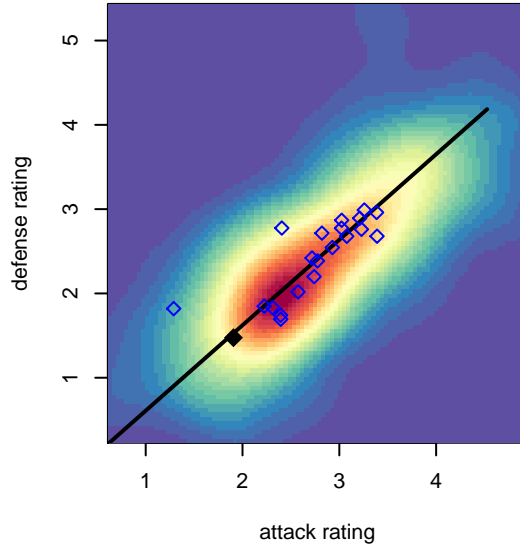

## Crossfire Premier C B98

Crossfire Premier SC

Redmond, WA

B98 total strength=1288

attack=6.73 defense=4.37

fall league = RCL B98 Div 3

notes= Hattrup 2012; Besagno 2013; Greiner 2

alt names used:

2014 Mt Hood Challenge U16

2014 REDAPT Cup HS Bronze U19

2014 RCL B98 Div 3

2014 WYS Presidents Cup B98 Div 1

**attack and defense variance (black dot)  
relative to other teams  
and top 10 in region**

**attack and defense rating  
relative to others at age  
and all opponents in last 13 months**