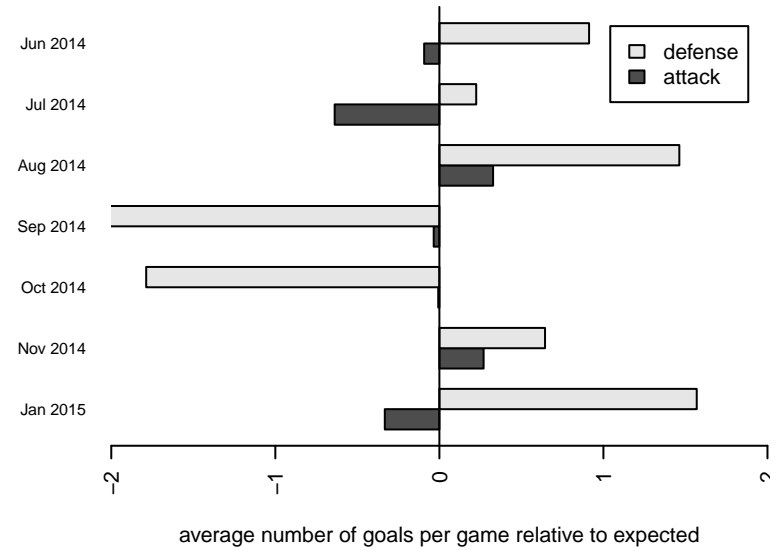

Performance relative to 13 month average