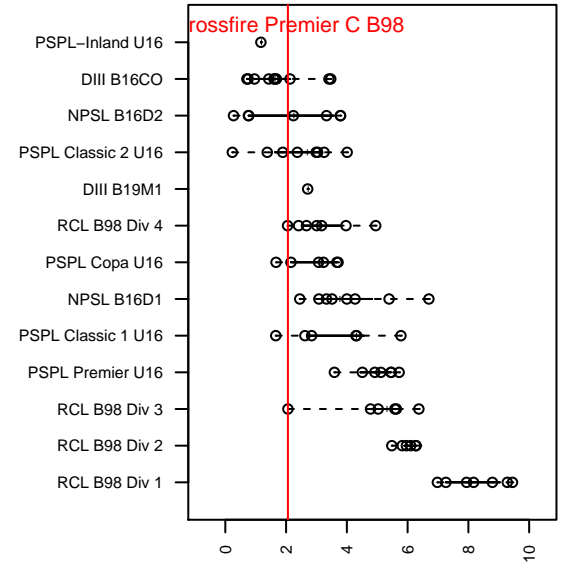

2014 Mt Hood Challenge U16

2014 REDAPT Cup HS Bronze U19

2014 RCL B98 Div 3

2014 WYS Presidents Cup B98 Div 1

**attack and defense variance (black dot)  
relative to other teams  
and top 10 in region**

**attack and defense rating  
relative to others at age  
and all opponents in last 13 months**