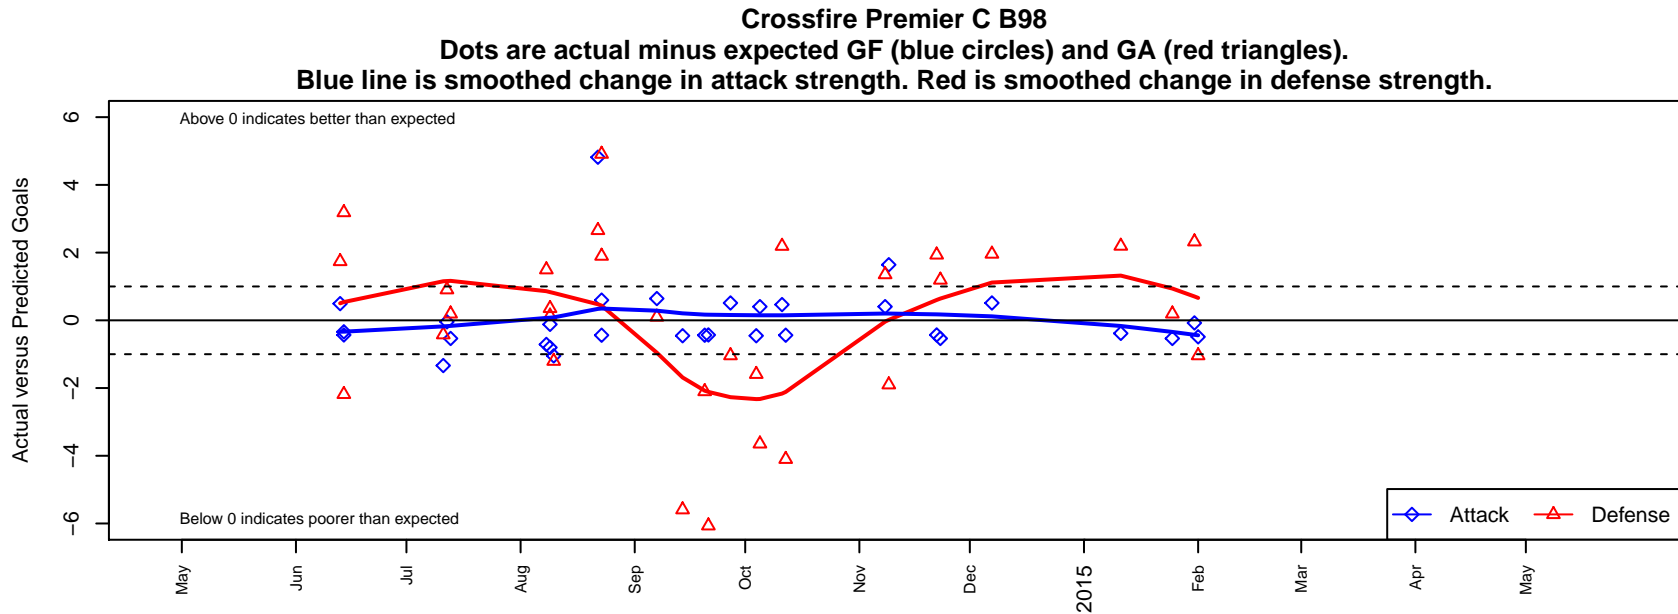

**attack and defense variance (black dot)
relative to other teams
and top 10 in region**

**attack and defense rating
relative to others at age
and all opponents in last 13 months**

Crossfire Premier C B98

Crossfire Premier SC

Redmond, WA

B98 total strength=1288

attack=6.73 defense=4.37

fall league = RCL B98 Div 3

notes= Hattrup 2012; Besagno 2013; Greiner 2

alt names used:

Crossfire Premier B98 Greiner

CROSSFIRE PREMIER BU16 C – GREINER (

Crossfire BU–16 Greiner

Crossfire Premier B98–Greiner C

Crossfire Premier B98–Greiner C

Venues played:

2014 Rainier Challenge Copa U16

2014 Nike Crossfire Challenge Bronze U16

2014 Mt Hood Challenge U16

2014 REDAPT Cup HS Bronze U19

2014 RCL B98 Div 3

2014 WYS Presidents Cup B98 Div 1