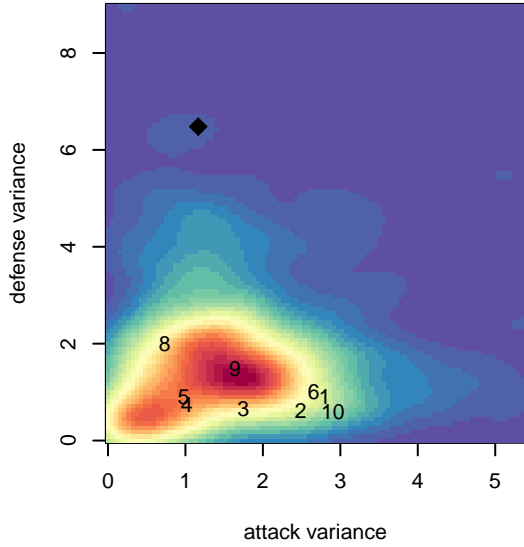

## Crossfire Premier C B98

Crossfire Premier SC

Redmond, WA

B98 total strength=1288

attack=6.73 defense=4.37

fall league = RCL B98 Div 3

notes= Hattrup 2012; Besagno 2013; Greiner 2

alt names used:

2014 Mt Hood Challenge U16

2014 REDAPT Cup HS Bronze U19

2014 RCL B98 Div 3

2014 WYS Presidents Cup B98 Div 1

**attack and defense variance (black dot)  
relative to other teams  
and top 10 in region**

**attack and defense rating  
relative to others at age  
and all opponents in last 13 months**