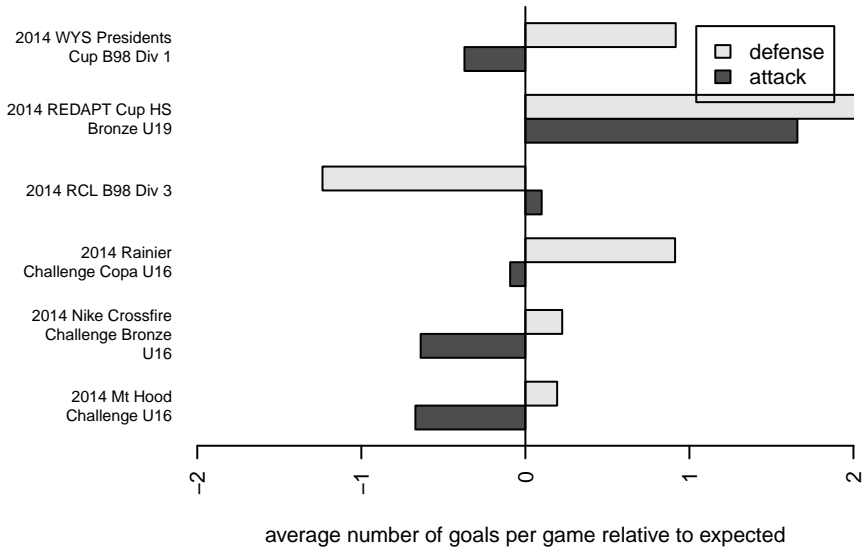

Performance relative to 13 month average